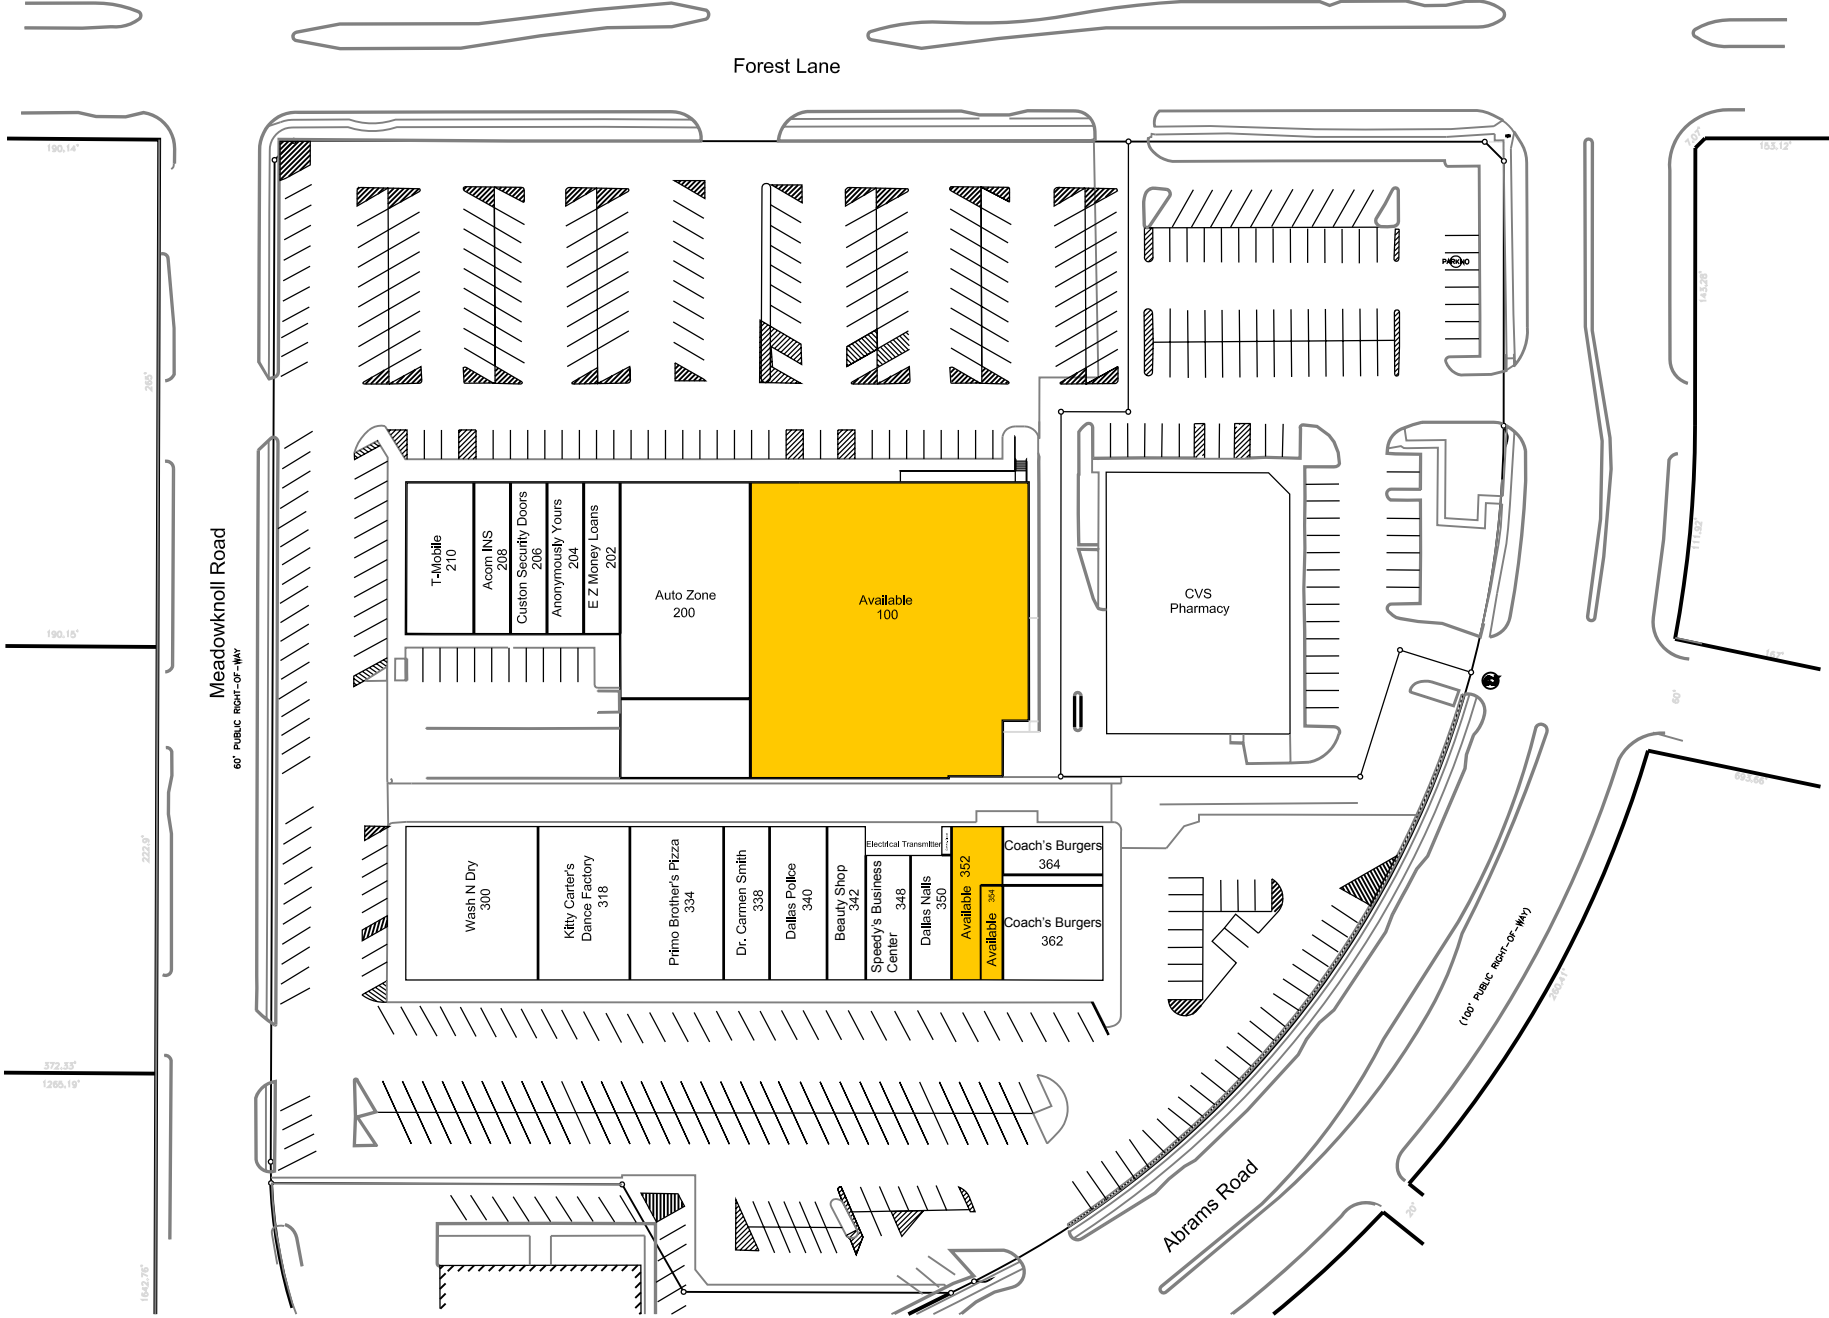

Forest Lane

Meadowknoll Road

60' PUBLIC RIGHT-OF-WAY

Abrams Road

100' PUBLIC RIGHT-OF-WAY

# Abrams Forest Shopping Center

190.14'

155.12'

190.16'

65.7'

222.9'

370.13'

1266.19'

1642.76'

60'

60'

200'

70'